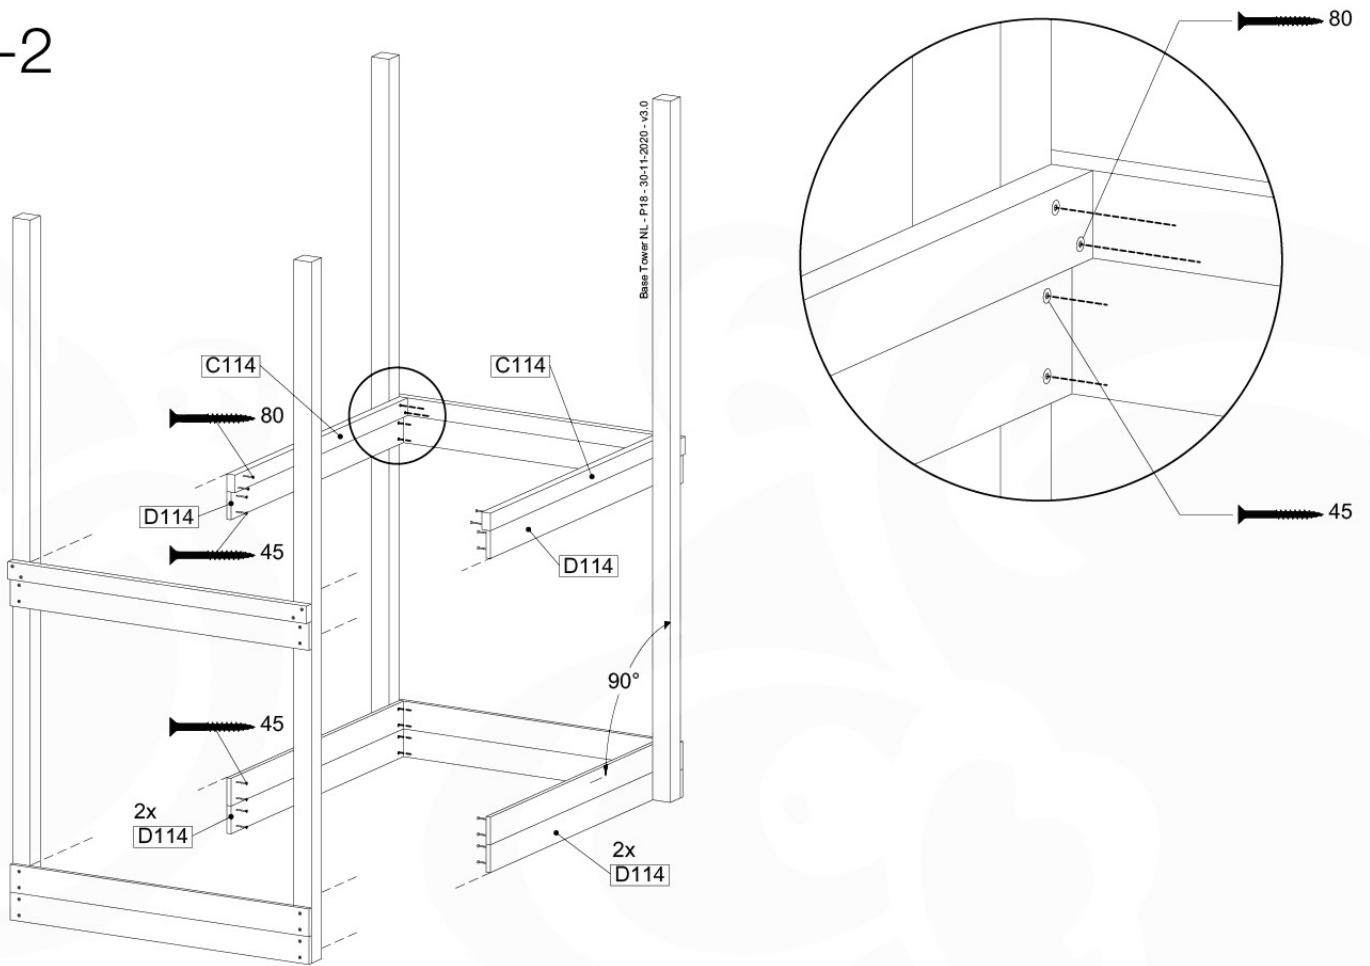

Foundation Plan - P06 - 27-11-2020 - v3

04 Base Tower

BT10

	PartNo	PartName	QTY.
Hardware Pack	001_406	Stealth Screw 8x45	10
	002_220	Gap Point Screw T25 - 5x45	118
	002_223	Gap Point Screw T25 - 5x80	20
Other	007_001	Ground-anchor	2
Hardware Pack	022_31x	bpc-base version 3	8
	022_84x	bpc cover	8
Timber	A220	Post 70x70 L2200	2
	A240	Post 70x70 L2400	2
	C114	Beam 1140 mm	5
	D100	Board 1000 mm	11-14
	D114	Board 1140 mm	12

Base Tower NL - P05 - BT10 - 30-11-2020 - v3.0

04-1

04-2

04-3

04-4

05 Balustrade (2x)

BL04

	PartNo	PartName	QTY.
Hardware Pack	002_220	Gap Point Screw T25 - 5x45	24
	002_223	Gap Point Screw T25 - 5x80	4
Timber	C114	Beam 1140 mm	1
	D65	Board 650 mm	6