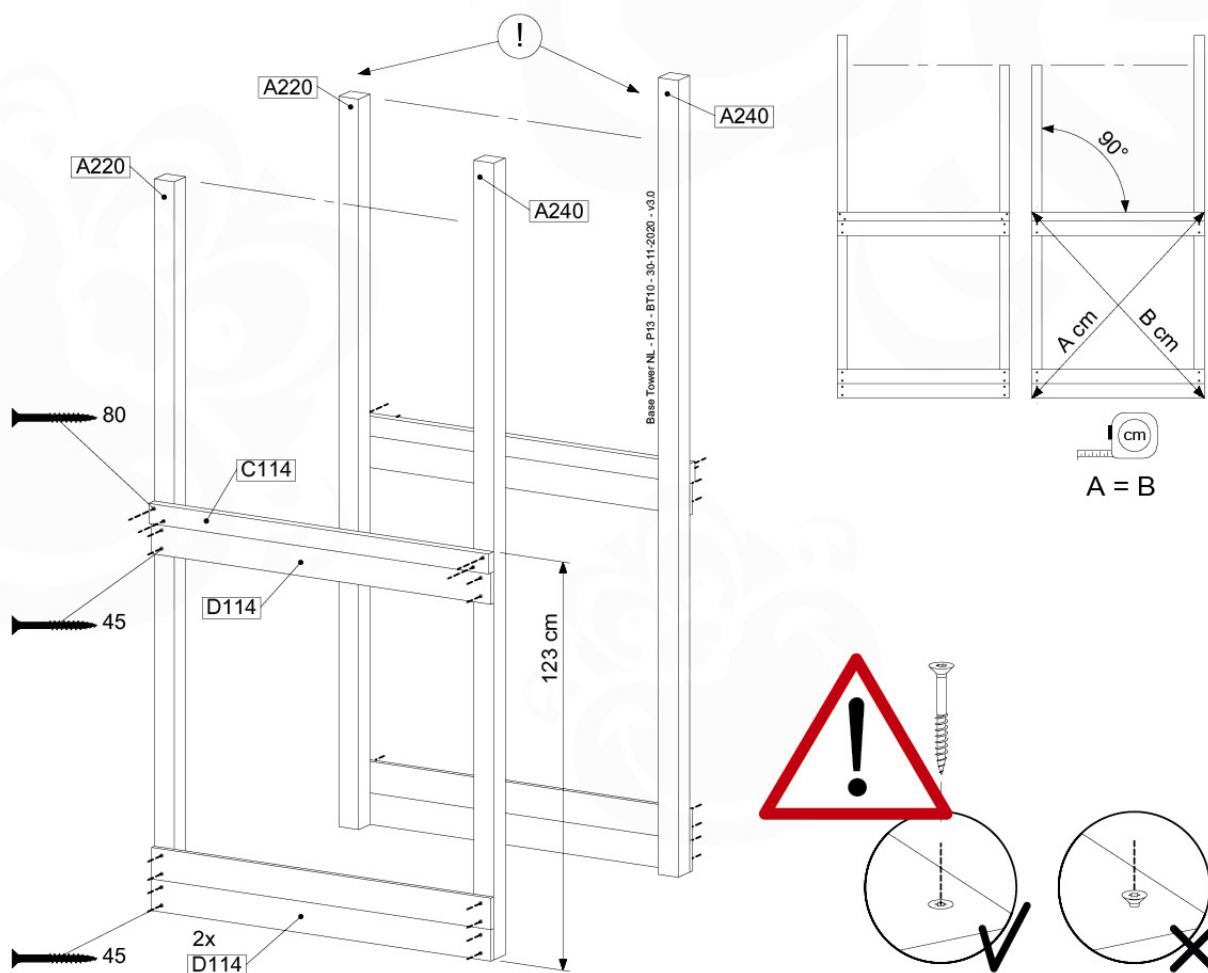

04 Base Tower

BT10

	PartNo	PartName	QTY.
Hardware Pack	001_406	Stealth Screw 8x45	10
	002_220	Gap Point Screw T25 - 5x45	118
	002_223	Gap Point Screw T25 - 5x80	20
Other	007_001	Ground-anchor	2
Hardware Pack	022_31x	bpc-base version 3	8
	022_84x	bpc cover	8
Timber	A220	Post 70x70 L2200	2
	A240	Post 70x70 L2400	2
	C114	Beam 1140 mm	5
	D100	Board 1000 mm	11-14
	D114	Board 1140 mm	12

Base Tower NL - P05 - BT10 - 30-11-2020 - v3.0

04-1