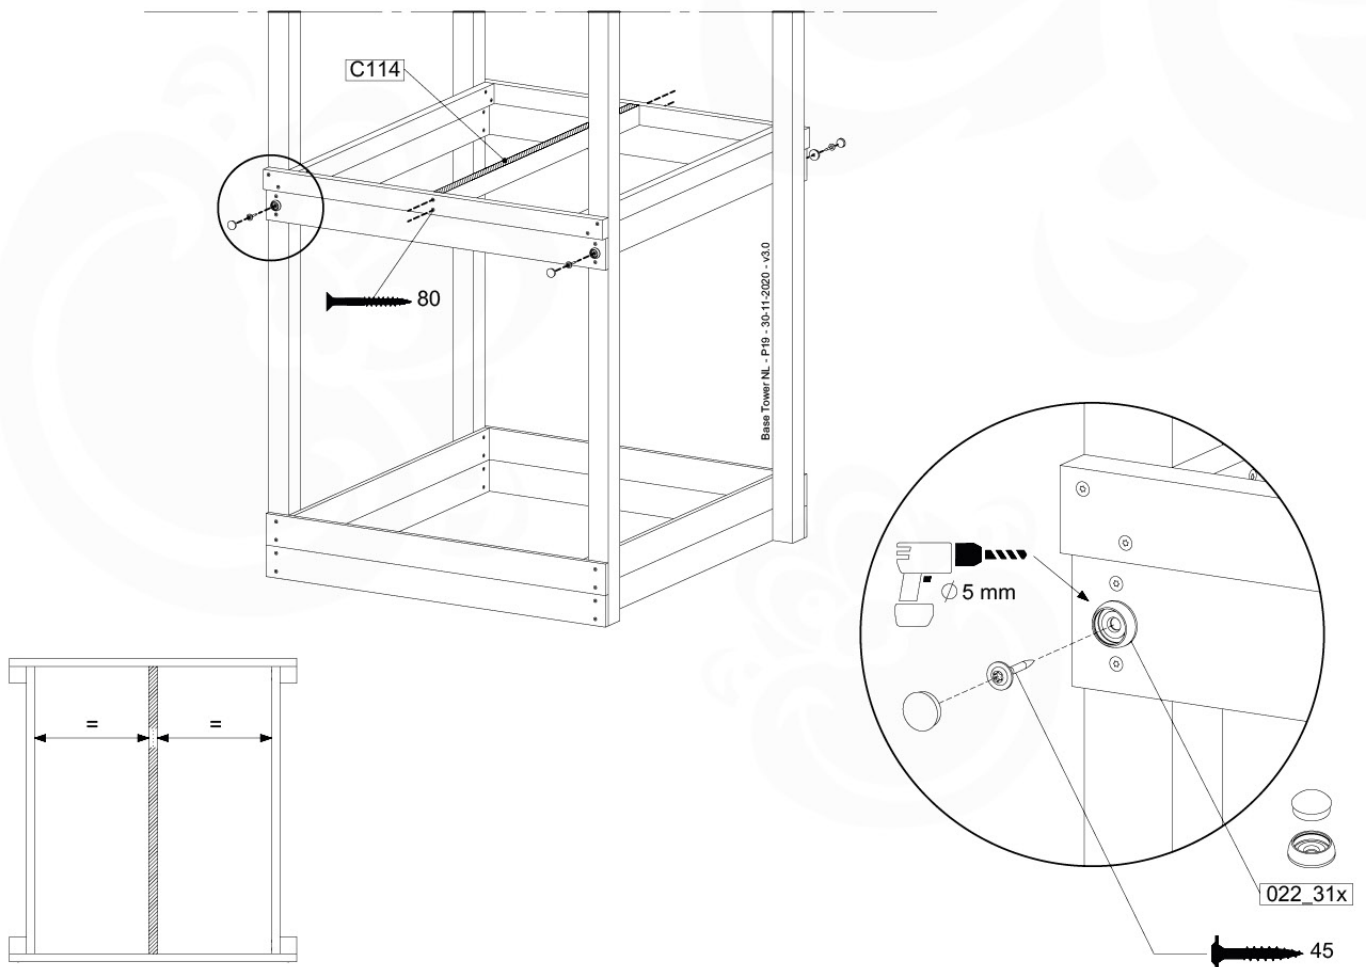

Foundation Plan - P06 - 27-11-2020 - v3

04 Base Tower

BT10

	PartNo	PartName	QTY.
Hardware Pack	001_406	Stealth Screw 8x45	10
	002_220	Gap Point Screw T25 - 5x45	118
	002_223	Gap Point Screw T25 - 5x80	20
Other	007_001	Ground-anchor	2
Hardware Pack	022_31x	bpc-base version 3	8
	022_84x	bpc cover	8
Timber	A220	Post 70x70 L2200	2
	A240	Post 70x70 L2400	2
	C114	Beam 1140 mm	5
	D100	Board 1000 mm	11-14
	D114	Board 1140 mm	12

Base Tower NL - P05 - BT10 - 30-11-2020 - v3.0

04-1

04-2

04-3

04-4

05 Balustrade (2x)

BL04

	PartNo	PartName	QTY.
Hardware Pack	002_220	Gap Point Screw T25 - 5x45	24
	002_223	Gap Point Screw T25 - 5x80	4
Timber	C114	Beam 1140 mm	1
	D65	Board 650 mm	6

Balustrade 120 - P03 T - 30-11-2020 - v1.0

05-1

06 Balustrade

BL03

	PartNo	PartName	QTY.
Hardware Pack	002_220	Gap Point Screw T25 - 5x45	24
	002_223	Gap Point Screw T25 - 5x80	4
Timber	C114	Beam 1140 mm	1
	D65	Board 650 mm	6