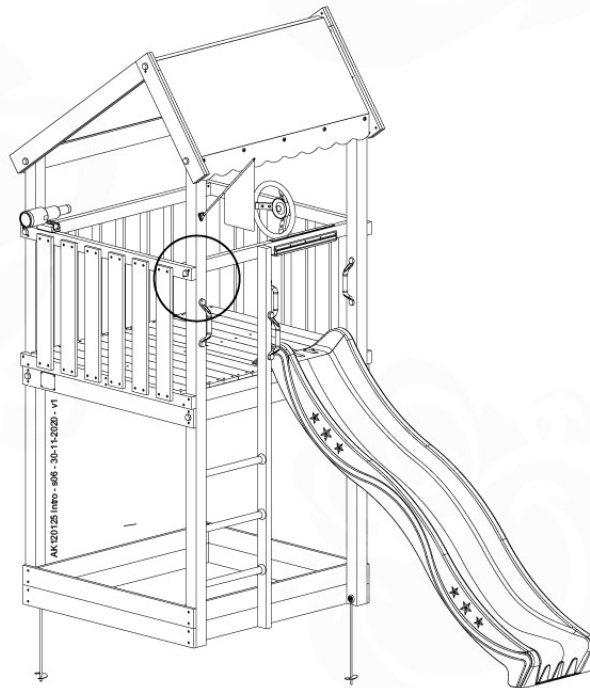

13-5

1x
022_910