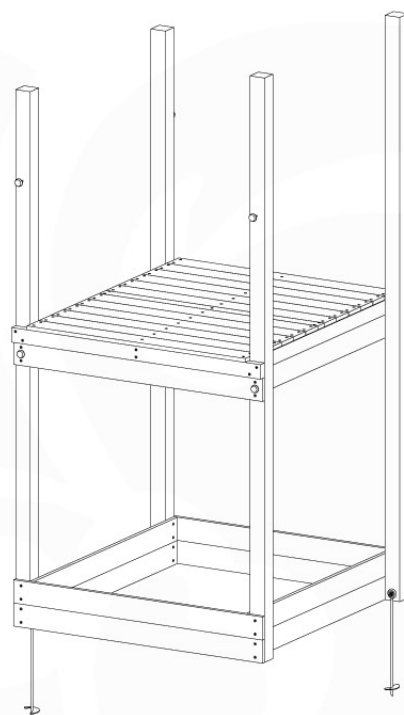

Foundation Plan - P06 - 27-11-2020 - v3

04 Base Tower

BT10

	PartNo	PartName	QTY.
Hardware Pack	001_406	Stealth Screw 8x45	10
	002_220	Gap Point Screw T25 - 5x45	118
	002_223	Gap Point Screw T25 - 5x80	20
Other	007_001	Ground-anchor	2
Hardware Pack	022_31x	bpc-base version 3	8
	022_84x	bpc cover	8
Timber	A220	Post 70x70 L2200	2
	A240	Post 70x70 L2400	2
	C114	Beam 1140 mm	5
	D100	Board 1000 mm	11-14
	D114	Board 1140 mm	12

Base Tower NL - P05 - BT10 - 30-11-2020 - v3.0

04-1

04-2

04-3

04-4

05 Balustrade (2x)

BL04

	PartNo	PartName	QTY.
Hardware Pack	002_220	Gap Point Screw T25 - 5x45	24
	002_223	Gap Point Screw T25 - 5x80	4
Timber	C114	Beam 1140 mm	1
	D65	Board 650 mm	6