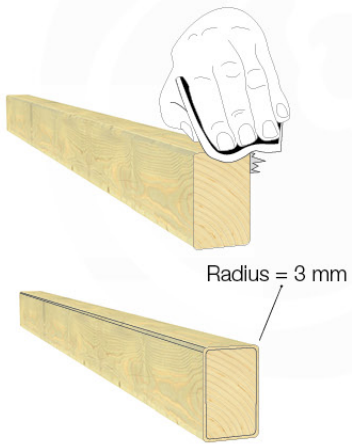

13-5

1x
022_910