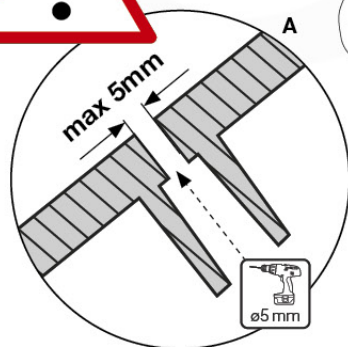

09-8

10 Firemans Pole & Ladder

FP14

	PartNo	PartName	QTY.
Hardware Pack(s)	001_103	M8 Washer Head Screw 40mm	2
	002_220	Gap Point Screw T25 - 5x45	10
	002_223	Gap Point Screw T25 - 5x80	8
	003_010	M8 spring lock washer	2
	003_040	M8 Washer	2
	004_052	M8 Drive-in Nut 30mm	2
	004_054	M8 Drive-in Nut 45mm	2
Other	005_03x	Ladder Rung Y/B/G/R	3
Hardware Pack(s)	022_31x	bpc-base version 3	2
	022_84x	bpc cover	2
Other	022_835	Rung Cap	6
	102_915	Fireman's Pole	1
	120_102	Handgrip set (complete 2x)	1
Timber	C114	Beam 1140 mm	1
	C186	Beam 1860 mm	1