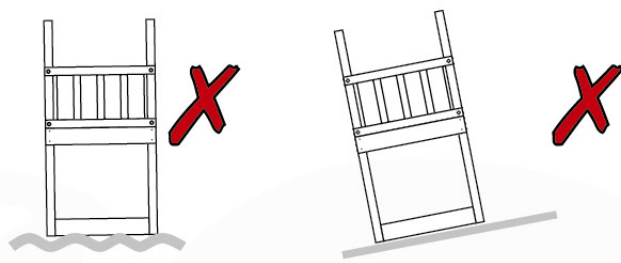

02 Safe Playground

02-1