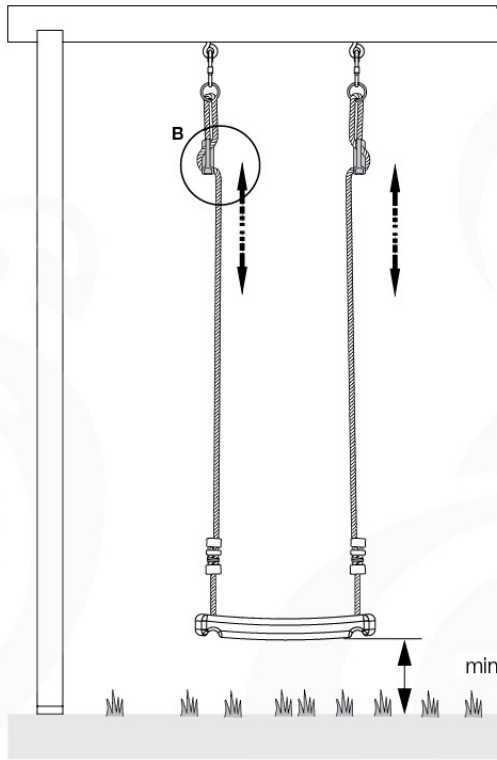

		L	
		ø 5.0 mm	002_308 20 mm 002_219 30 mm 002_220 45 mm 002_223 80 mm
		M8	003_010
		M6	003_034
		M8	004_050 22mm
			022_845 Yellow 022_846 Blue 022_847 Green 022_848 Red
			023_031 White
			120_005 White
022_844	022_314		

05-3

05-4

05-5

05-6

06

	PartNo	PartName	QTY.
Hardware Pack	001_406	Stealth Screw 8x45	4
	001_417	Stealth Screw 8x80	3
	001_422	Stealth Screw 8x137	3
	002_220	Gap Point Screw T25 - 5x45	12
	002_223	Gap Point Screw T25 - 5x80	6
Other	005_528	Swing Beam Bracket 7x7	1
	005_529	Swing Beam Bracket 9x9	1
	007_001	Ground-anchor	2
Hardware Pack	022_31x	bpc-base version 3	2
	022_84x	bpc cover	2
	023_031	Finishing Washer GPS 5.0	2
Other	101_003	Swing hook with Carabiner	4

06-7

06 -8

06 -9

D180
D141

07 -1

07 -2

24h

08