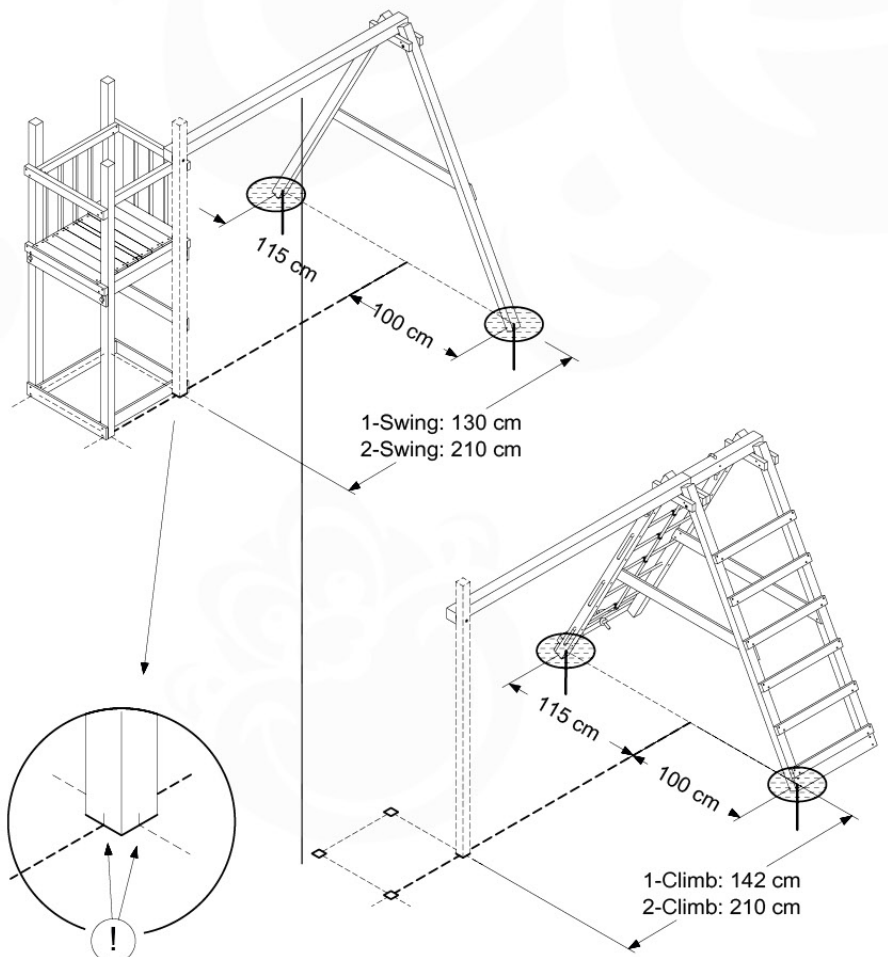

Foundation Plan - P06 - 27-11-2020 - v3

04 Base Tower

BT10

	PartNo	PartName	QTY.
Hardware Pack	001_406	Stealth Screw 8x45	10
	002_220	Gap Point Screw T25 - 5x45	118
	002_223	Gap Point Screw T25 - 5x80	20
Other	007_001	Ground-anchor	2
Hardware Pack	022_31x	bpc-base version 3	8
	022_84x	bpc cover	8
Timber	A220	Post 70x70 L2200	2
	A240	Post 70x70 L2400	2
	C114	Beam 1140 mm	5
	D100	Board 1000 mm	11-14
	D114	Board 1140 mm	12