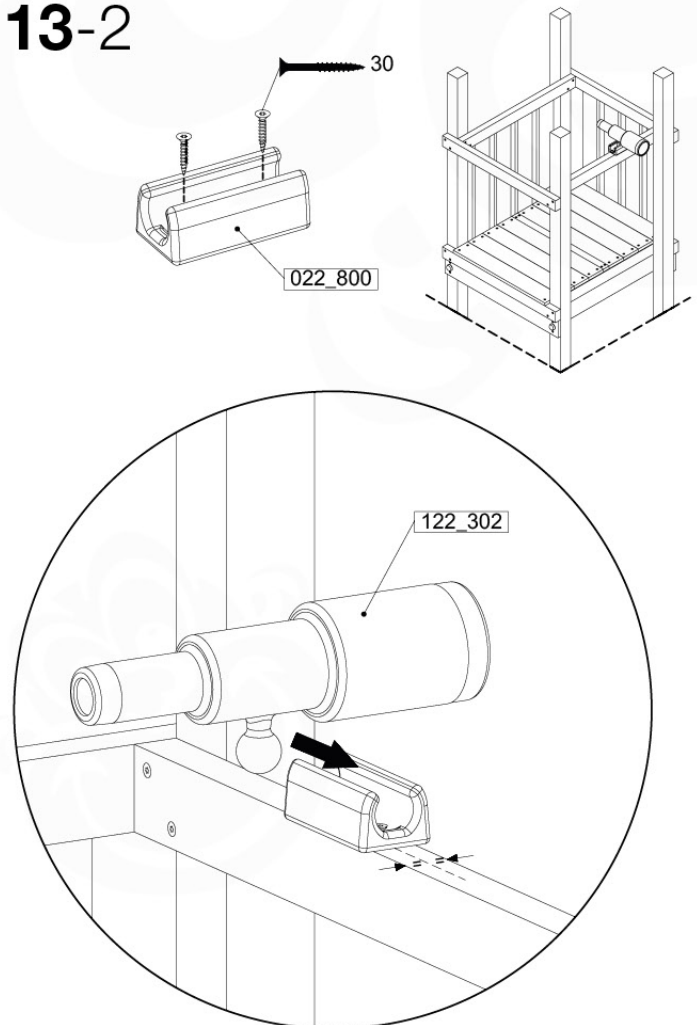

13-2

Accessory ref. - P03 - 18-11-2020 - v3