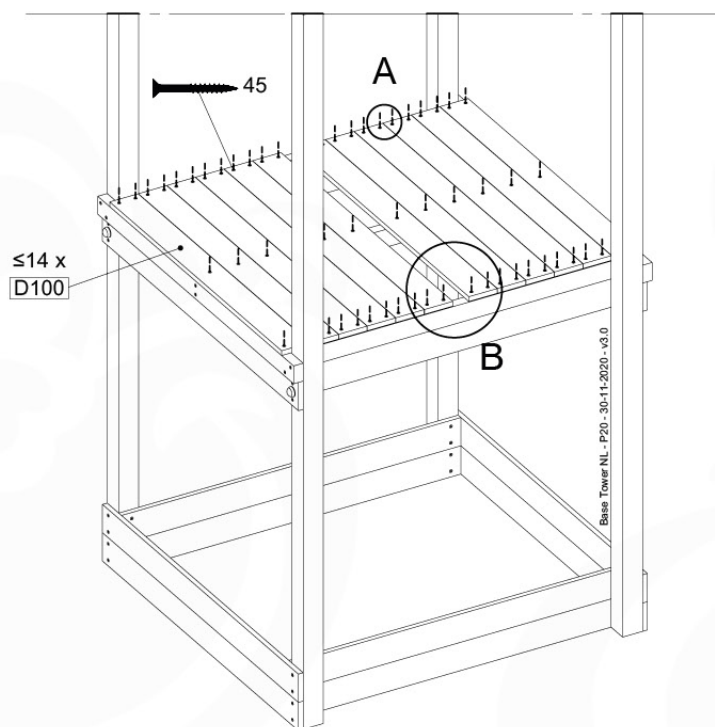

Foundation Plan - P06 - 27-11-2020 - v3

04 Base Tower

BT10

	PartNo	PartName	QTY.
Hardware Pack	001_406	Stealth Screw 8x45	10
	002_220	Gap Point Screw T25 - 5x45	118
	002_223	Gap Point Screw T25 - 5x80	20
Other	007_001	Ground-anchor	2
Hardware Pack	022_31x	bpc-base version 3	8
	022_84x	bpc cover	8
Timber	A220	Post 70x70 L2200	2
	A240	Post 70x70 L2400	2
	C114	Beam 1140 mm	5
	D100	Board 1000 mm	11-14
	D114	Board 1140 mm	12

Base Tower NL - P05 - BT10 - 30-11-2020 - v3.0

04-1

04-2

04-3

04-4

05 Balustrade (2x)

BL04

	PartNo	PartName	QTY.
Hardware Pack	002_220	Gap Point Screw T25 - 5x45	24
	002_223	Gap Point Screw T25 - 5x80	4
Timber	C114	Beam 1140 mm	1
	D65	Board 650 mm	6

Balustrade 120 - P03 T - 30-11-2020 - v1.0

05-1

06 Balustrade

BL03

	PartNo	PartName	QTY.
Hardware Pack	002_220	Gap Point Screw T25 - 5x45	24
	002_223	Gap Point Screw T25 - 5x80	4
Timber	C114	Beam 1140 mm	1
	D65	Board 650 mm	6