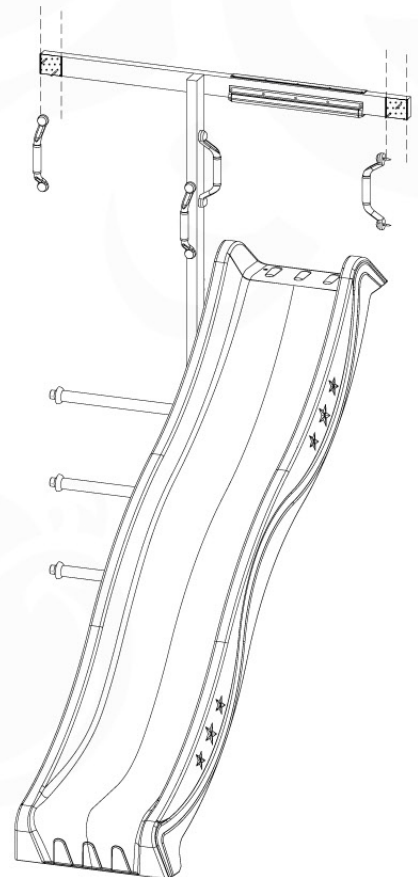

09 Slide & Ladder

SL15

	PartNo	PartName	QTY.
Hardware Pack	000_101	Nail Pan Head	10
	002_220	Gap Point Screw T25 - 5x45	10
	002_223	Gap Point Screw T25 - 5x80	8
	002_308	Gap Point Screw T25 - 5x20	2
Other	005_03x	Ladder Rung Y/B/G/R	3
	022_835	Rung Cap	6
	120_102	Handgrip set (complete 2x)	2
	123_200	Bumperpad	1
	324_xxx	Wavy Star Slide XL 2200 mm	1
Timber	C114	Beam 1140 mm	1
	C186	Beam 1860 mm	1