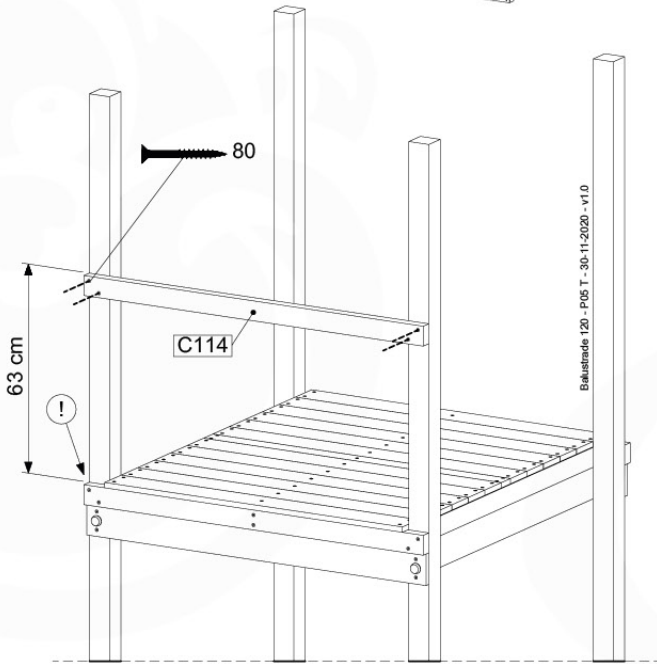

Foundation Plan - P06 - 27-11-2020 - v3

04 Base Tower

BT10

	PartNo	PartName	QTY.
Hardware Pack	001_406	Stealth Screw 8x45	10
	002_220	Gap Point Screw T25 - 5x45	118
	002_223	Gap Point Screw T25 - 5x80	20
Other	007_001	Ground-anchor	2
Hardware Pack	022_31x	bpc-base version 3	8
	022_84x	bpc cover	8
Timber	A220	Post 70x70 L2200	2
	A240	Post 70x70 L2400	2
	C114	Beam 1140 mm	5
	D100	Board 1000 mm	11-14
	D114	Board 1140 mm	12

Base Tower NL - P05 - BT10 - 30-11-2020 - v3.0

04-1

04-2

04-3

04-4

05 Balustrade (2x)

BL04

	PartNo	PartName	QTY.
Hardware Pack	002_220	Gap Point Screw T25 - 5x45	24
	002_223	Gap Point Screw T25 - 5x80	4
Timber	C114	Beam 1140 mm	1
	D65	Board 650 mm	6

Balustrade 120 - P03 T - 30-11-2020 - v1.0

05-1

06 Balustrade

BL03

	PartNo	PartName	QTY.
Hardware Pack	002_220	Gap Point Screw T25 - 5x45	24
	002_223	Gap Point Screw T25 - 5x80	4
Timber	C114	Beam 1140 mm	1
	D65	Board 650 mm	6