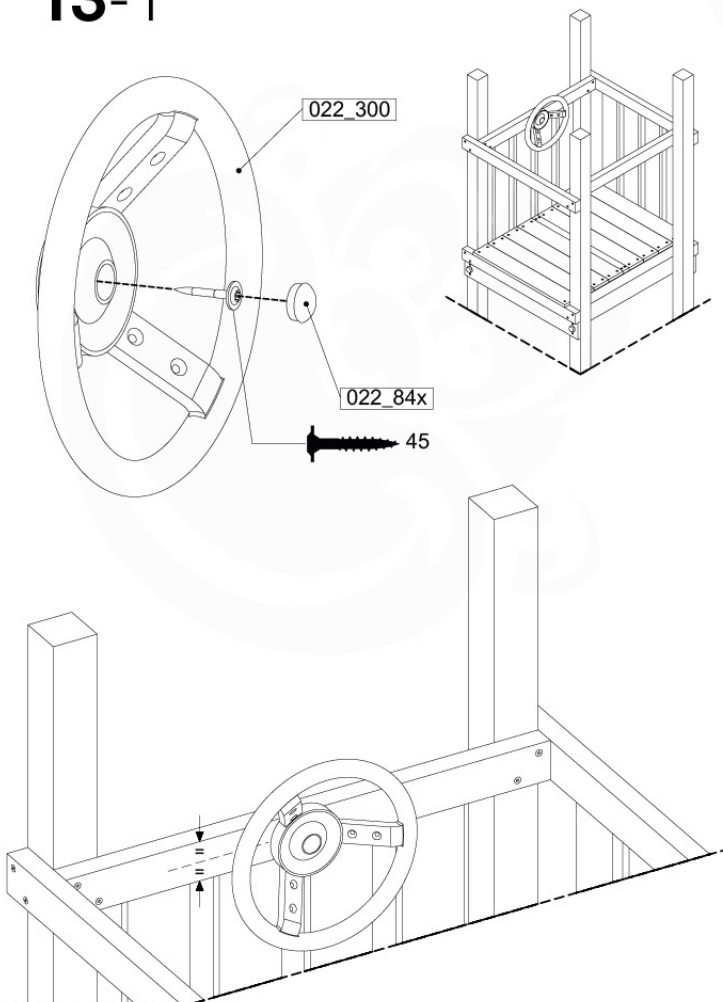

13 Accessories

AC01

	PartNo	PartName	QTY.
Hardware Pack	001_406	Stealth Screw 8x45	1
	002_041	Dome head screw 4.5 x 20 mm	3
	002_042	Dome head screw 3.5 x 13mm	4
	002_219	Gap Point Screw T25 - 5x30	2
	022_84x	bpc cover	1
Other	022_300	Steering Wheel	1
	022_800	Rail P/T 105	1
	022_910	Sandpad	1
	103_901	Logo ID Plate	1
	104_107	Tool Set Climbing Units	1
	120_024	Tower Flag	1
	122_302	Telescope	1

Accessory ref. - P02 - 18-11-2020 - v3

13-1