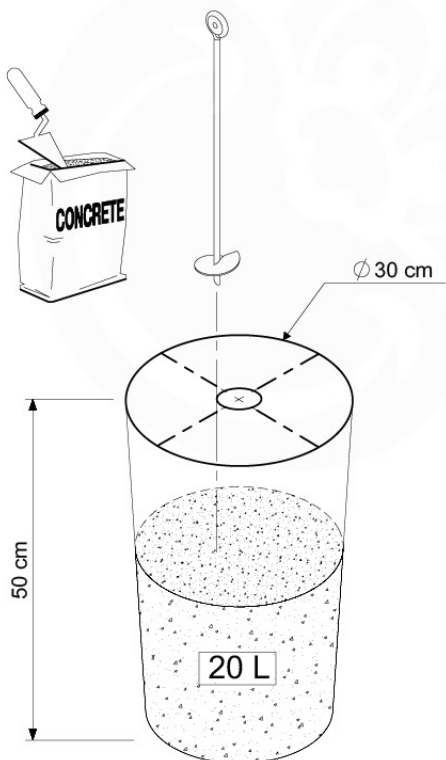

Foundation Plan - P06 - 27-11-2020 - v3

04 Base Tower

BT10

	PartNo	PartName	QTY.
Hardware Pack	001_406	Stealth Screw 8x45	10
	002_220	Gap Point Screw T25 - 5x45	118
	002_223	Gap Point Screw T25 - 5x80	20
Other	007_001	Ground-anchor	2
Hardware Pack	022_31x	bpc-base version 3	8
	022_84x	bpc cover	8
Timber	A220	Post 70x70 L2200	2
	A240	Post 70x70 L2400	2
	C114	Beam 1140 mm	5
	D100	Board 1000 mm	11-14
	D114	Board 1140 mm	12