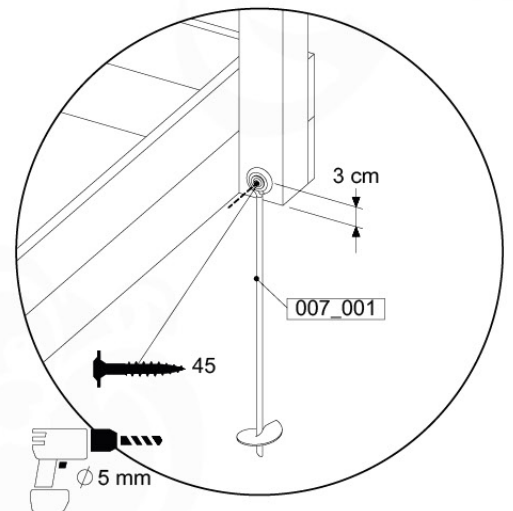

GA05

Parts:
Hardware Package Tower →

Ground Anchors 120 - P02 - 27-11-2020 - v1

12-1

12-2

13 Accessories

AC01

	PartNo	PartName	QTY.
Hardware Pack	001_406	Stealth Screw 8x45	1
	002_041	Dome head screw 4.5 x 20 mm	3
	002_042	Dome head screw 3.5 x 13mm	4
	002_219	Gap Point Screw T25 - 5x30	2
	022_84x	bpc cover	1
Other	022_300	Steering Wheel	1
	022_800	Rail P/T 105	1
	022_910	Sandpad	1
	103_901	Logo ID Plate	1
	104_107	Tool Set Climbing Units	1
	120_024	Tower Flag	1
	122_302	Telescope	1