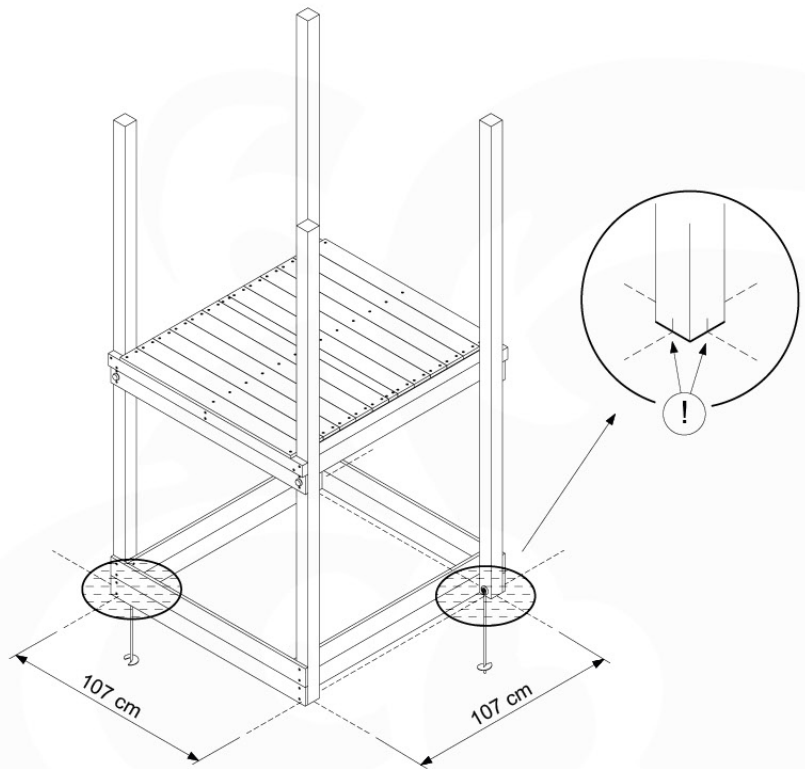

Foundation Plan - P07 - 27-11-2020 - v3