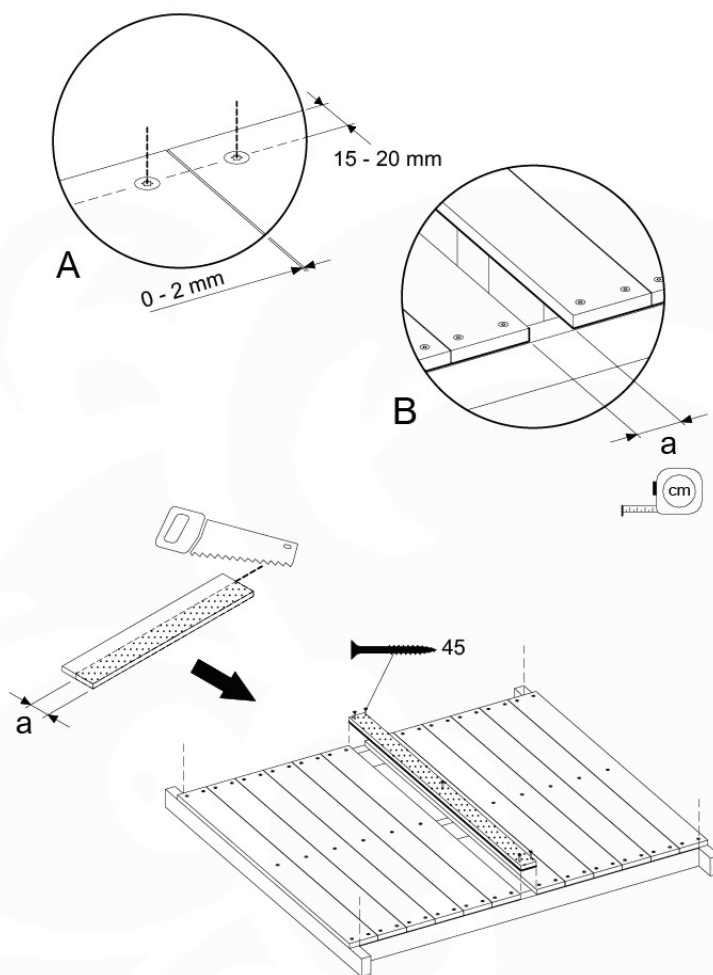

Foundation Plan - P06 - 27-11-2020 - v3

04 Base Tower

BT10

	PartNo	PartName	QTY.
Hardware Pack	001_406	Stealth Screw 8x45	10
	002_220	Gap Point Screw T25 - 5x45	118
	002_223	Gap Point Screw T25 - 5x80	20
Other	007_001	Ground-anchor	2
Hardware Pack	022_31x	bpc-base version 3	8
	022_84x	bpc cover	8
Timber	A220	Post 70x70 L2200	2
	A240	Post 70x70 L2400	2
	C114	Beam 1140 mm	5
	D100	Board 1000 mm	11-14
	D114	Board 1140 mm	12

Base Tower NL - P05 - BT10 - 30-11-2020 - v3.0

04-1

04-2

04-3

04-4

05 Balustrade (2x)

BL04

	PartNo	PartName	QTY.
Hardware Pack	002_220	Gap Point Screw T25 - 5x45	24
	002_223	Gap Point Screw T25 - 5x80	4
Timber	C114	Beam 1140 mm	1
	D65	Board 650 mm	6

Balustrade 120 - P03 T - 30-11-2020 - v1.0

05-1

06 Balustrade

BL03

	PartNo	PartName	QTY.
Hardware Pack	002_220	Gap Point Screw T25 - 5x45	24
	002_223	Gap Point Screw T25 - 5x80	4
Timber	C114	Beam 1140 mm	1
	D65	Board 650 mm	6