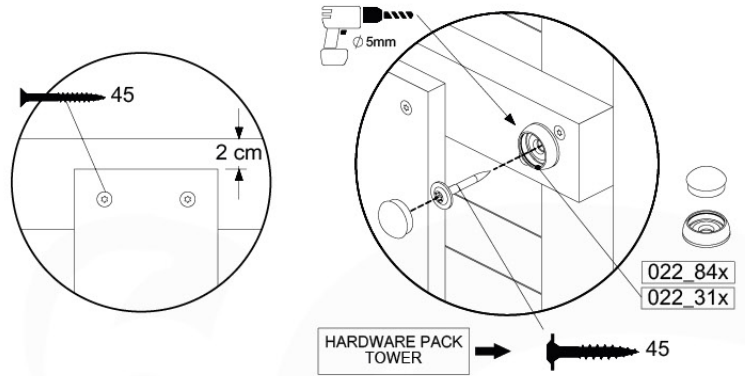

05-1

06 Balustrade

BL03